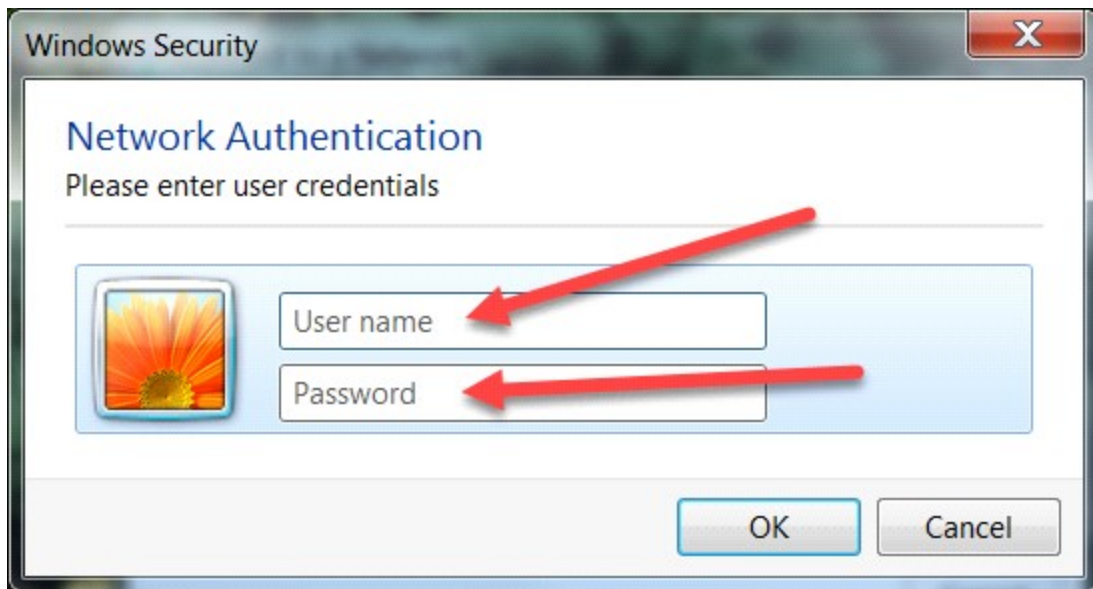

CBC-WIFI Configuration for Windows 7

Procedure:

1. Click the network icon

2. Click the "CBC-WIFI" network

3. Click the "Connect" button

4. Login with your user name and password

- a. **Students:** Student ID Number is your user name and your PIN is your password
- b. **Staff/Faculty:** Your network user name and password