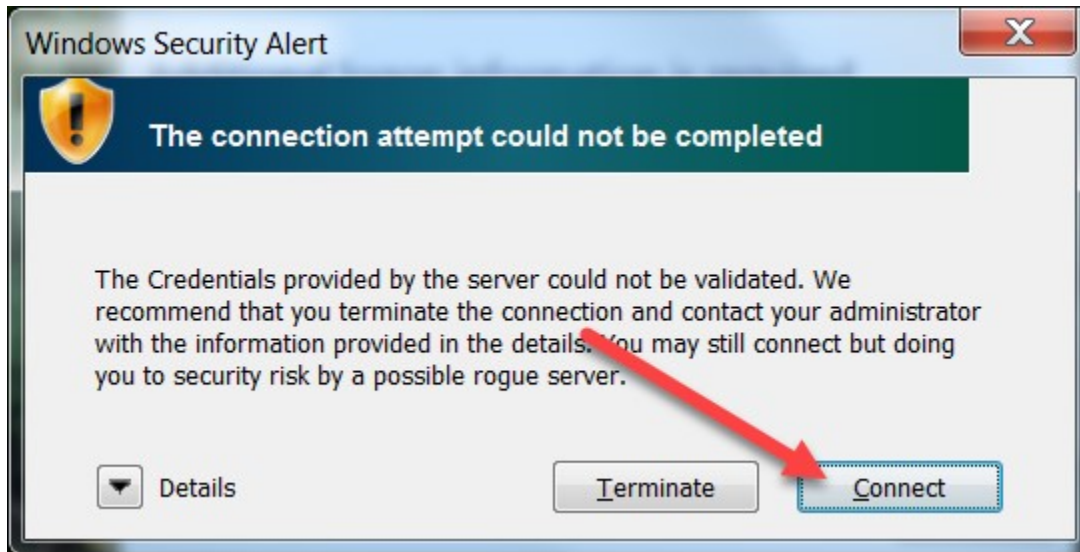

5. When you see the “Windows Security Alert” box, **Click the “Connect”** button

Congratulations! Your device is now configured to use the CBC-WIFI wireless network.

If you need additional help getting connected, please drop by the Student Help Desk in the Library.