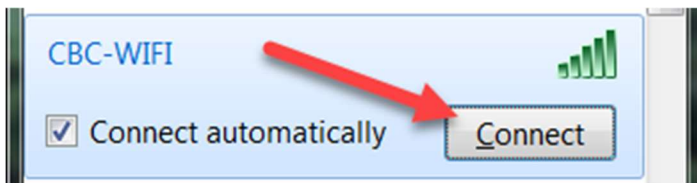

CBC-WIFI Configuration for Windows 7

Procedure:

1. Click the network icon

2. Click the "CBC-WIFI" network

3. Click the "Connect" button

4. Login with your user name and password

- a. **Students:** Student ID Number is your user name and your PIN is your password
- b. **Staff/Faculty:** Your network user name and password