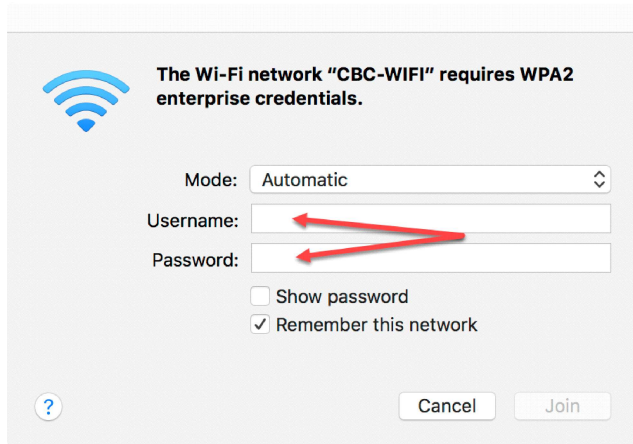

CBC-WIFI Configuration for MacOS

Procedure:

1. Click the **wireless icon**

2. Select **"CBC-WIFI"**

3. Login with your **username** and **password**

- a. **Students:** Student ID Number is your username and your PIN is your password
- b. **Staff/Faculty:** Your network user name and password