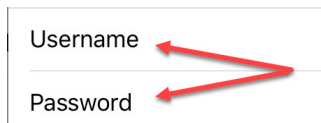

CBC-WIFI Configuration for iOS (iPhone, iPod Touch, iPad)

Procedure:

1. Tap the “Settings” icon

2. Tap “Wi-Fi”

3. Tap “CBC-WIFI”

4. Login with your username and password

- a. **Students:** Student ID Number is your username and your PIN is your password
- b. **Staff/Faculty:** Your network user name and password