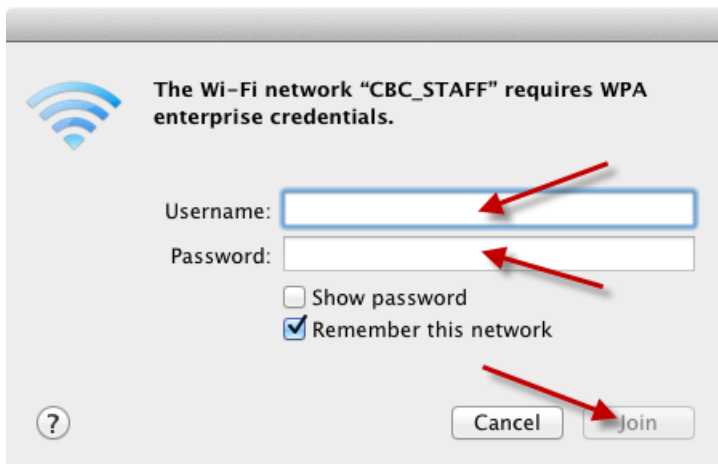

Wireless Network Configuration on Mac 10.7 (Lion)

Procedure:

1. **Turn Wi-Fi On** (if not on already)

2. **Click "CBC_STAFF"**

3. **Type** your network **Username** number in the "Username" field
4. **Type** your network **Password** in the "Password" field.
5. **Click "Join"**