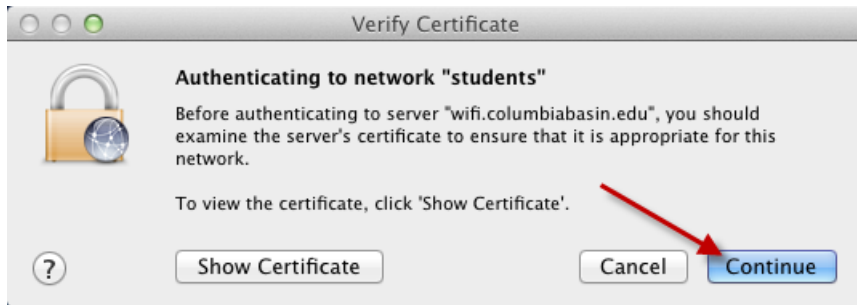

6. Click "Continue"