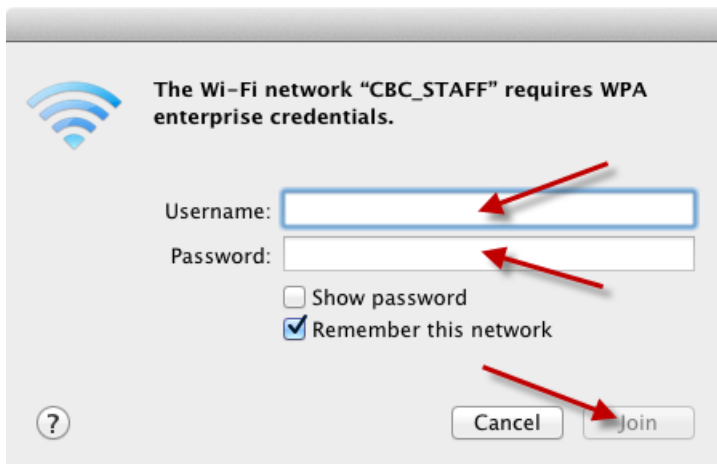

## Procedure:

1. **Turn Wi-Fi On** (if not on already)

2. **Click "CBC\_STAFF"**

3. **Type** your network **Username** number in the "Username" field
4. **Type** your network **Password** in the "Password" field.
5. **Click "Join"**