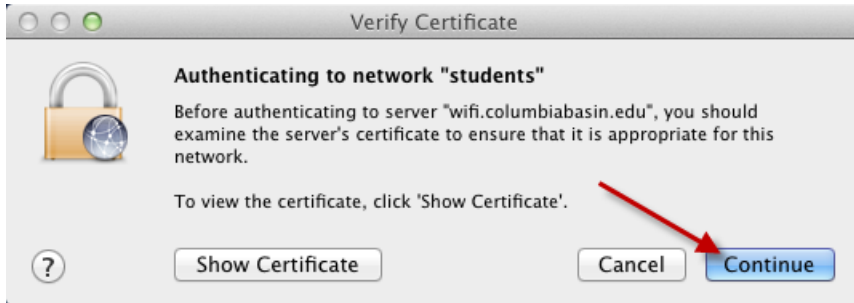

## Procedure:

1. Turn Wi-Fi On (if not on already)

2. Click "students"

3. Type your student ID number in the Username field
4. Type your PIN (6 digit number) in the Password field
5. Click "Join"

**6. Click "Continue"**