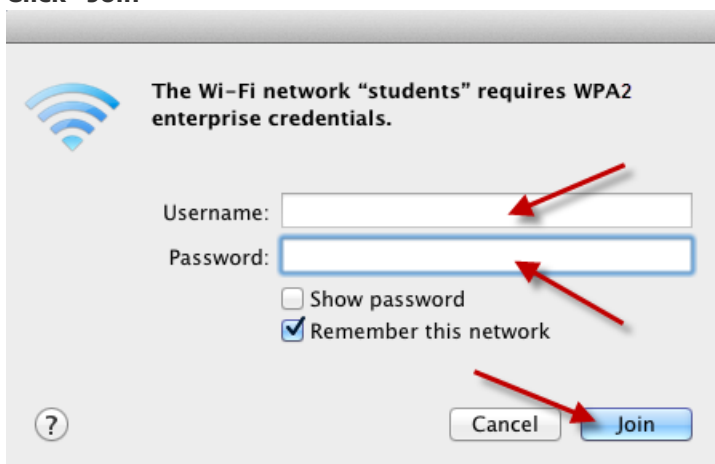

Wireless Network Configuration on Mac

System Requirements:

Mac OS Version 10.7, 10.8, 10.9

Procedure:

1. Turn Wi-Fi On (if not on already)

2. Click "students"

3. Type your student ID number in the Username field
4. Type your PIN (6 digit number) in the Password field
5. Click "Join"