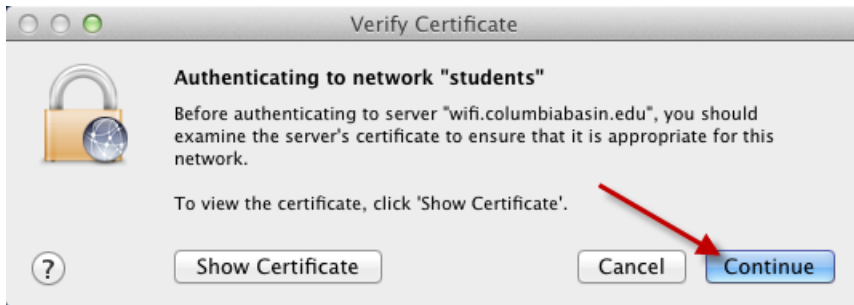

## Procedure:

1. Turn Wi-Fi On (if not on already)

2. Click "students"

3. Type your student ID number in the Username field
4. Type your PIN (6 digit number) in the Password field
5. Click "Join"

**6. Click "Continue"**