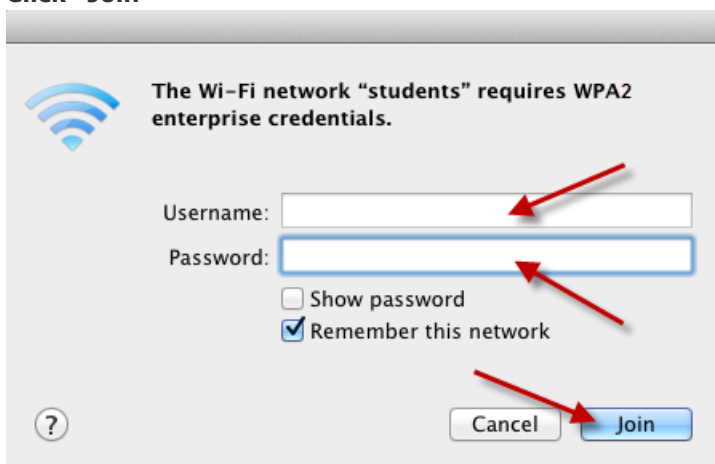

## Procedure:

1. Turn Wi-Fi On (if not on already)

2. Click "students"

3. Type your student ID number in the Username field
4. Type your PIN (6 digit number) in the Password field
5. Click "Join"

**6. Click "Continue"**