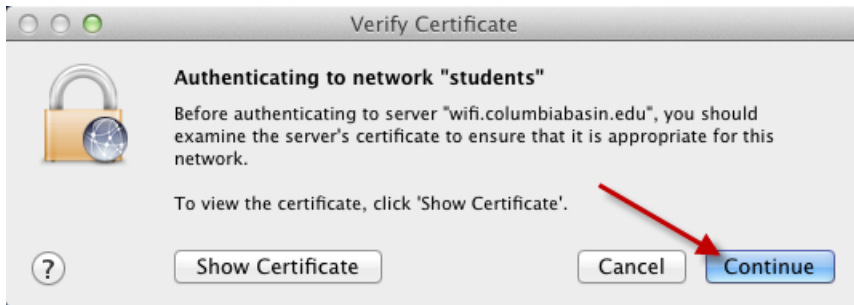

6. Click "Continue"